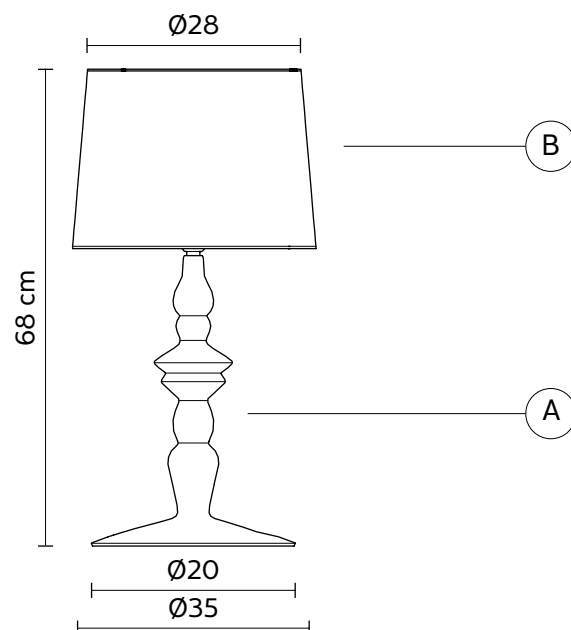

ALÌ E BABÀ table lamp

Matteo Ugolini design

year 2009/2010

TECHNICAL SHEET - C1016BS

STRUCTURE "A"

material	ceramic	
colour	white	

SHADE "B"

material	linen	
colour	white	

ELECTRICAL CABLE

material	PVC	
colour	transparent	

ELECTRICAL SYSTEM

socket	E27
source	max 1x70w

PACKAGING

nr. of collis	2
net weight/kg	3,2
gross weight/kg	4,6
packaging/cm	42x42x33(B) - 28x28x53(A)

EMISSION OF LIGHT

one-directional

CERTIFICATION

IEC	60598-1:2008
EN	60598-1:2008 + A11:2009

IP rate	IP20
bulb	not provided

COLLECTION

available also as: suspension (in/outdoor), floor lamp (in/outdoor), wall lamp

C1017BS