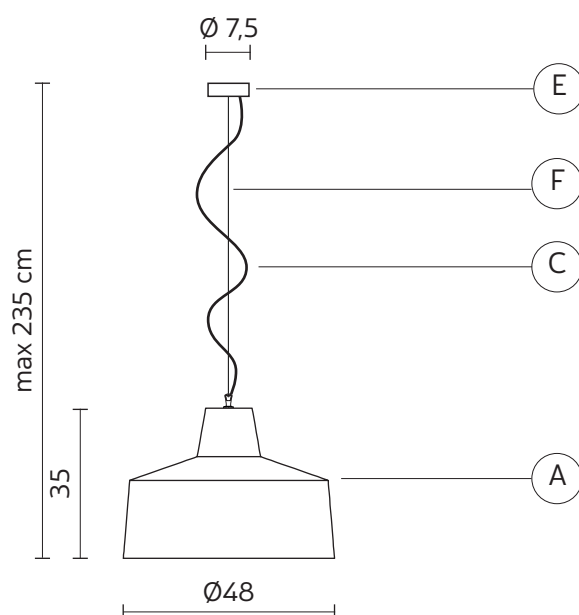

GANGSTER suspension

Matteo Ugolini design

year 2013

TECHNICAL SHEET - SE642BB

STRUCTURE "A"

material	ceramic	
colour	glossy white	

CEILING CUP "E"

material	metal
colour	glossy white

ELECTRICAL CABLE "C"

material	PVC	
colour	transparent	

SUSPENSION CABLE "F"

material	steel
----------	-------

ELECTRICAL SYSTEM

socket	E27
source	max 1x105w
energy class	from E to A++

PACKAGING

nr. of collis	1
net weight/kg	6,7
gross weight/kg	12
packaging/cm	48x62x62

EMISSION OF LIGHT

one-directional

	direct
	filtered
	indirect
	none

CERTIFICATION

IEC	60598-1:2008
EN	60598-1:2008 + A11:2009

IP rate	IP20
bulb	not provided

COLLECTION