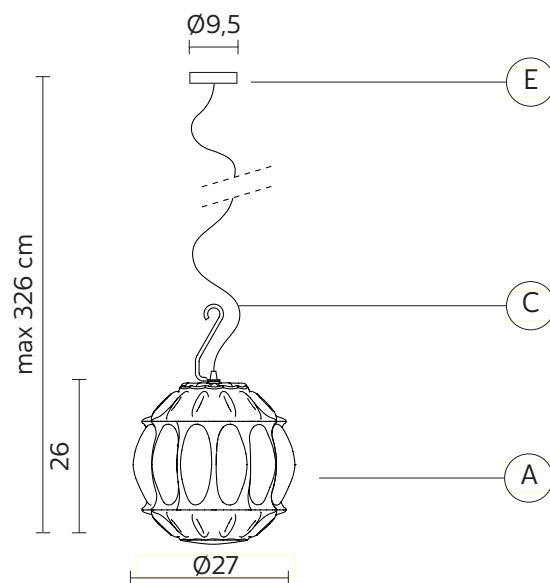

GINGER suspension

Edmondo Testaguzza design

anno 2015

TECHNICAL SHEET - SE116 5A EXT

STRUCTURE "A"

material glass
colour yellow

CEILING CUP "E"

material metal
colour matt black

ELECTRICAL CABLE "C"

material neoprene
colour black

ELECTRICAL SYSTEM

socket E27
source max 1x52w
energy class from E to A++

PACKAGING

nr. of collis 1
net weight/kg 2,9
gross weight/kg 4,2
packaging/cm 38x38x42