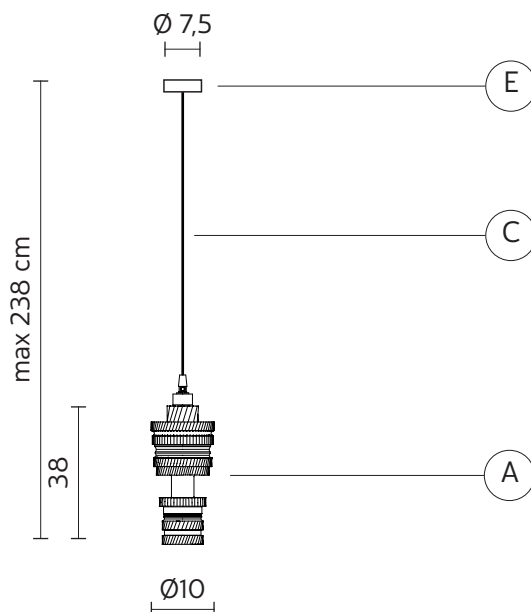

MEK suspension

Bizzarri design

year 2015

TECHNICAL SHEET - SE107 2R INT

STRUCTURE "A"

material	ceramic	
colour	white and bronze	

CEILING CUP "E"

material	metal
colour	glossy white

ELECTRICAL CABLE "C"

material	PVC	
colour	transparent	

ELECTRICAL SYSTEM

socket	E27
source	max 1x105w
energy class	from E to A++

PACKAGING

nr. of collis	1
net weight/kg	0,9
gross weight/kg	1,40
packaging/cm	33x33x25

EMISSION OF LIGHT

one-directional

CERTIFICATION

IEC	60598-1:2008
EN	60598-1:2008 + A11:2009

IP rate	IP20
bulb	optional

item number **700L**
decorative bulb
E27 - 25w - ≤ 60 lumen
class E

these items are special, decorative bulbs not for illumination purposes