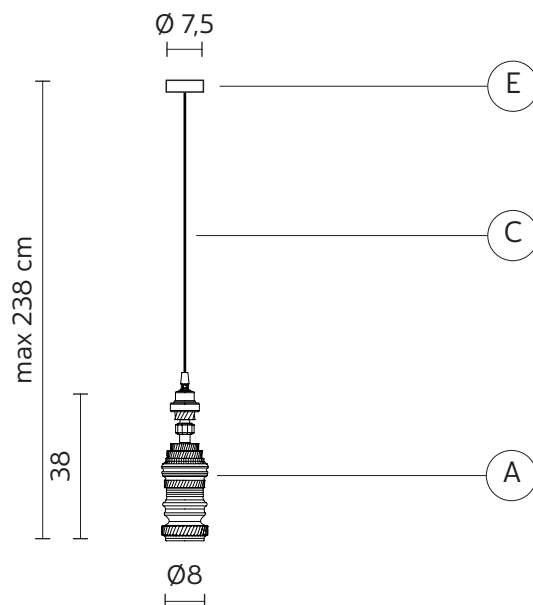

MEK suspension

Bizzarri design

year 2015

TECHNICAL SHEET - SE107 3N INT

STRUCTURE "A"

material	ceramic	
colour	matt black	

CEILING CUP "E"

material	metal	
colour	matt black	

ELECTRICAL CABLE "C"

material	PVC	
colour	transparent	

ELECTRICAL SYSTEM

socket	E27
source	max 1x105w
energy class	from E to A++