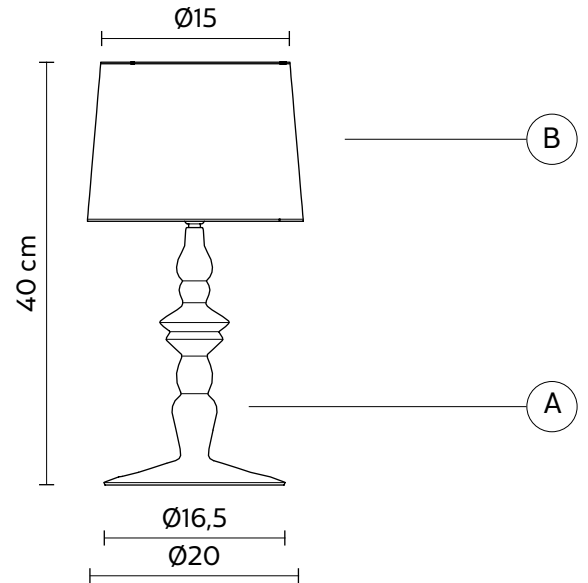

ALIBABABY table lamp

Matteo Ugolini design

year 2011

TECHNICAL SHEET - C1017BS

STRUCTURE "A"

material	ceramic	
colour	white	

SHADE "B"

material	linen	
colour	white	

ELECTRICAL CABLE

material	PVC	
colour	transparent	

ELECTRICAL SYSTEM

socket	E27
source	max 1x42w

PACKAGING

nr. of collis	2
net weight/kg	0,95
gross weight/kg	1,5
packaging/cm	21x21x20(B) - 24x24x39(A)

EMISSION OF LIGHT

one-directional

	direct
	filtered
	indirect
	none

CERTIFICATION

IEC	60598-1:2008
EN	60598-1:2008 + A11:2009

IP rate	IP20
bulb	not provided

COLLECTION

available also as: suspension (in/outdoor), floor lamp (in/outdoor), wall lamp