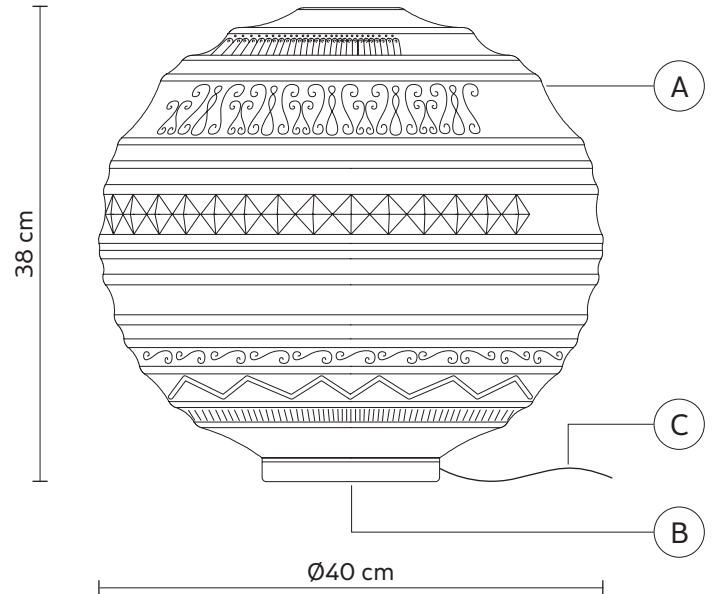

BRILLE table lamp

Matteo Ugolini design

year 2017

DATA SHEET - **CT144 2B INT**

DIFFUSER "A"

material frosted glass
colour white

BASE "B"

material metal
colour matt white

ELECTRICAL CABLE "C"

colour transparent

ELECTRICAL SYSTEM

socket E27
source 1 x max 105W
energy class da E a A++

PACKAGING

nr. of collis 1
net weight/kg 5,65
groos weight/kg 8
packaging/cm 50x50x50