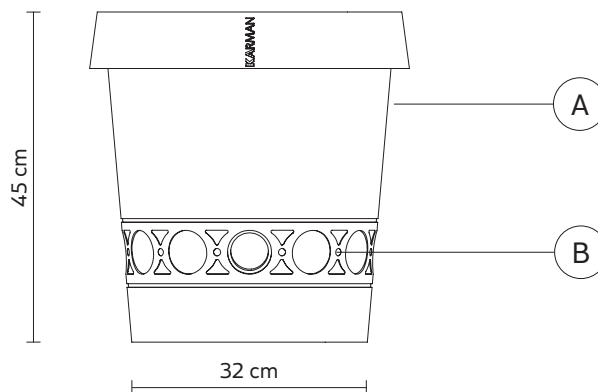

EMISSION OF LIGHT

one directional

CERTIFICATION

IEC	60598-1:2008
EN	60598-1:2008 + A11:2009

IP rate	IP45 - article Gervaso IP65 - light kit
LED	equipped

44 cm

COLLECTION

HP147 1G EXT HP147 2G EXT HP147 3G EXT HP147 4G EXT HP147 5G EXT