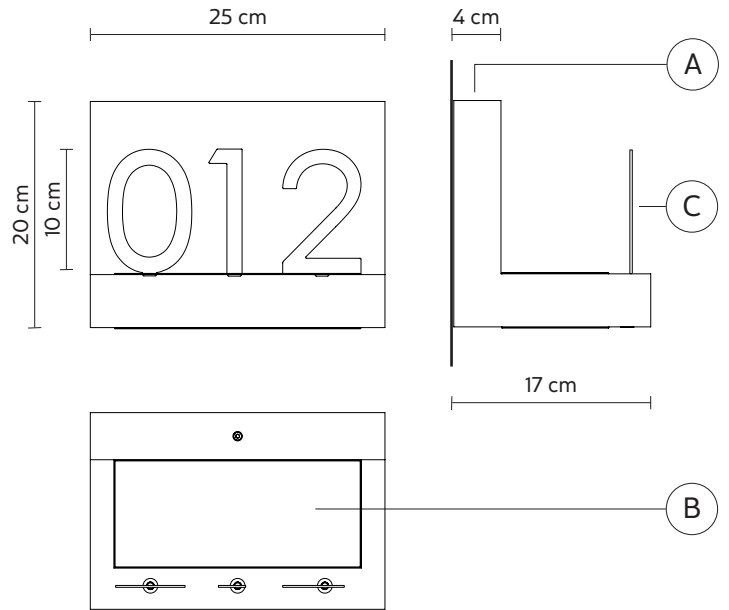

QUARANTASEI wall lamp

Matteo Ugolini design

year 2017

DATA SHEET - AP140 1G EXT

STRUCTURE "A"

material	concrete	
colour	dove grey	

DIFFUSER "B"

material	frosted glass	
----------	---------------	---

ACCESSORY NUMBER "C"

not provided

material	steel inox
colour	white

ELECTRICAL SYSTEM

socket	R7S
source	1 x max 8W LED
energy class	da A a A+

PACKAGING

nr. of collis	1
net weight/kg	3,2
gross weight/kg	4,1
packaging/cm	36x36x24

EMISSION OF LIGHT

one directional

	direct
	filtered
	indirect
	none

CERTIFICATION

IEC	60598-1:2008
EN	60598-1:2008 + A11:2009

IP rate	IP44
bulb	equipped
	1xR7S LED
	8W, 800lumen, 3000K
	class A+

ACCESSORY NUMBER "C" (NOT PROVIDED)