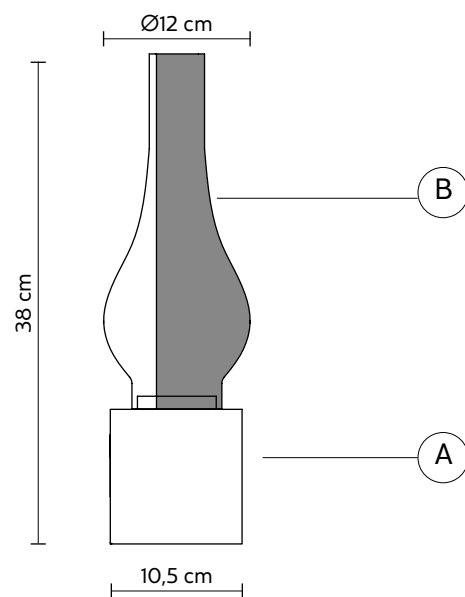

AMARCORD table lamp

Matteo Ugolini design

year 2018

DATA SHEET - CT121 GS INT

BASE "A"

material	concrete	
colour	dove grey	

DIFFUSER "B"

material	glass	
colour	frosted transparent*	

ELECTRICAL CABLE

colour	transparent	
--------	-------------	---

ELECTRICAL SYSTEM

socket	E27
source	1 x max 52W
energy class	from E to A++

PACKAGING

n° cartons	2
net weight/kg	1,9
gross weight/kg	2,2
packaging/cm	21x21x20(A) - 24x24x39(B)

LIGHT EMISSION

unidirectional

COMPLIANT WITH

IEC	60598-1:2014
EN	60598-1:2015
	
degree of protection	IP20
bulb	optional

article **700P***
tungsten filaments
E27 - 25/40W ≤60lumen
class E

***these items are special,
decorative bulbs not for
illumination purposes**