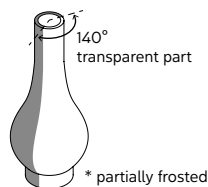

LIGHT EMISSION

unidirectional

COMPLIANT WITH

IEC	60598-1:2014
EN	60598-1:2015
	
degree of protection	IP20
bulb	optional

article **700P***
tungsten filaments
E27 - 25/40W ≤60lumen
class E

***these items are special,
decorative bulbs not for
illumination purposes**