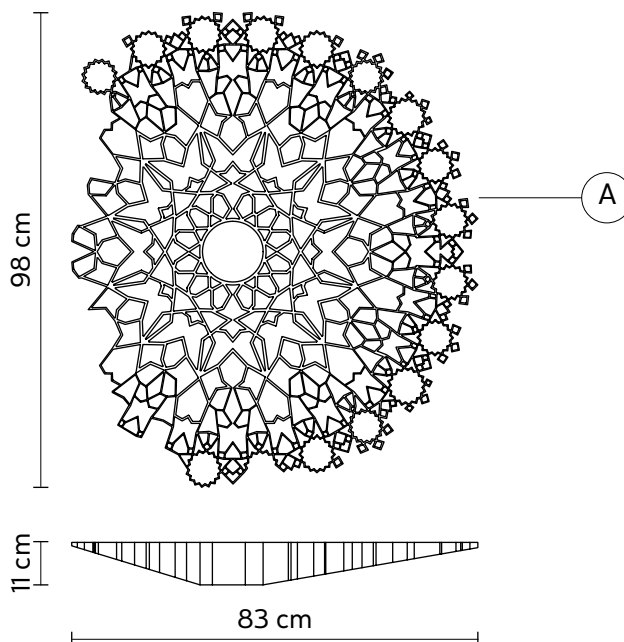

| | |
|-----------------|-----------|
| n° cartons | 1 |
| net weight/kg | 8,35 |
| gross weight/kg | 12,2 |
| packaging/cm | 105x93x20 |

LIGHT EMISSION

unidirectional

| | |
|---|----------|
|  | direct |
|  | filtered |
|  | indirect |
|  | absence |