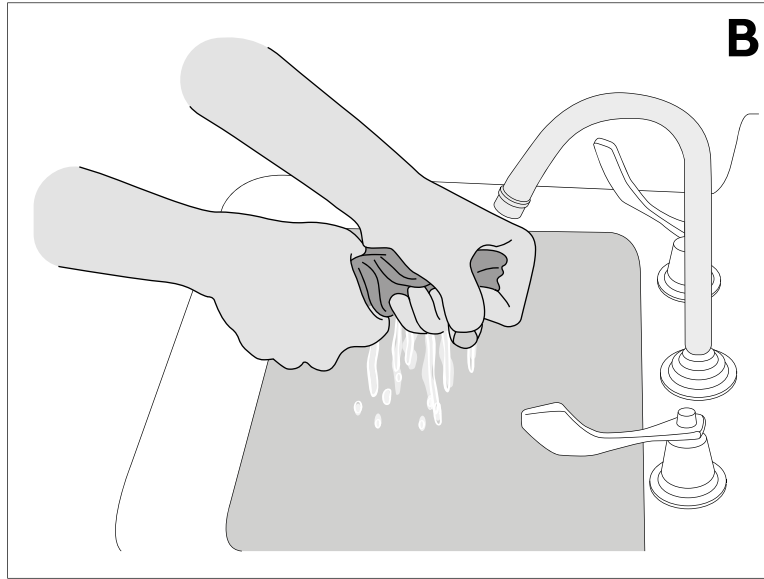

chemical agents

chemical agents

alcohol