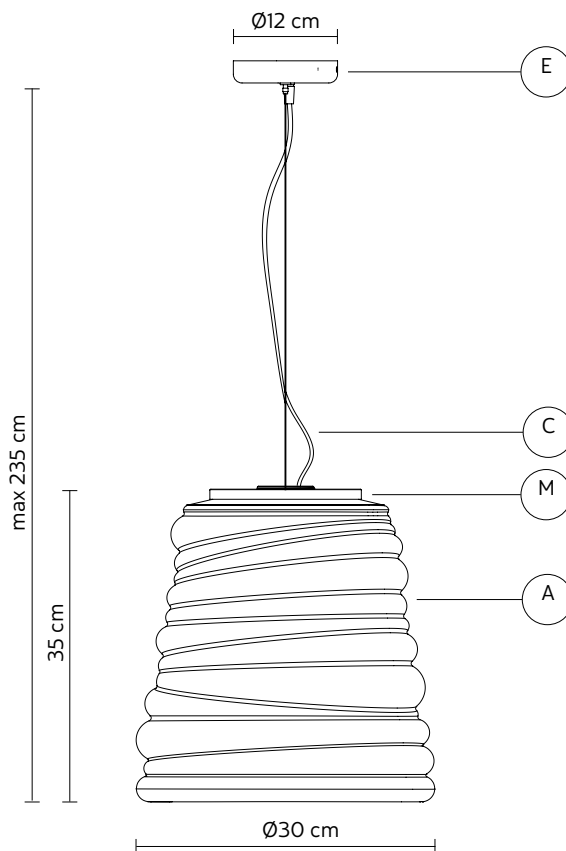

BIBENDUM pendant

Paola Navone design

year 2019

DATA SHEET - SE198FD INT

LAMPSHADE "A"

material glass
colour white frosted

KIT LED "M"

material aluminum
colour matt black

CEILING CUP "E"

material metal
colour matt black

ELECTRICAL CABLE "C"

colour black fabric cable

ELECTRICAL SYSTEM

socket E27
source 1 x max 105W
energy class from E to A++

PACKAGING

n° cartons 1
net weight/kg 5,6
gross weight/kg 8,2
packaging/cm 47x47x47

LIGHT EMISSION

unidirectional

 direct
 filtered
 indirect
 absence

COMPLIANT WITH

IEC 60598-1:2014
EN 60598-1:2015

degree of protection IP20
bulb not provided

COLLECTION

also available LED version