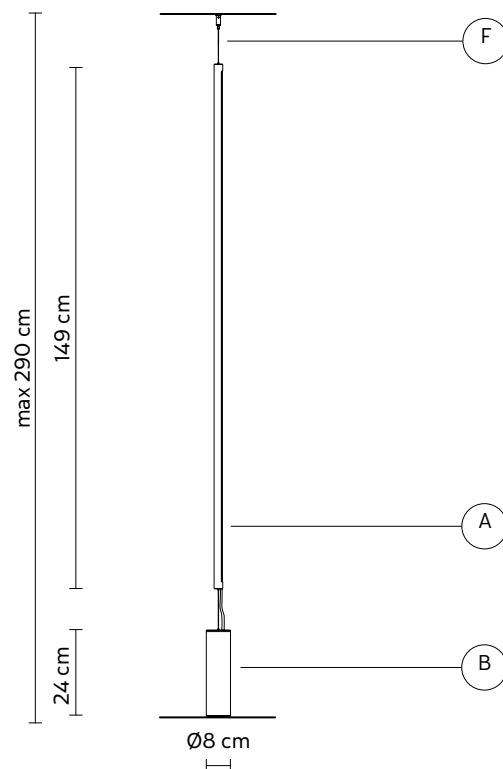

CUPIDO floor lamp

Matteo Ugolini design

year 2020

DATA SHEET - HP194B3 INT

BASE "B"

material metal
colour matt black

LAMP "A"

material aluminum
colour matt black

ELECTRICAL CABLE

colour black
length 4 meters

ELECTRICAL SYSTEM

source module LED 24V
28W, 3100 lumen
CRI ≥ 90 class A+
dimmable/tunable white
(2700K-5000K) by app

PACKAGING

n° cartons 1
net weight/kg 3,4
gross weight/kg 5,1
packaging/cm 10x10x210

LIGHT EMISSION

unidirectional

direct
 filtered
 indirect
 absence

COMPLIANT WITH

IEC 60598-1:2014
EN 60598-1:2015

degree of protection IP20
LED equipped

APP

downloadable via google play store, app store apple

COLLECTION

also available pendant version