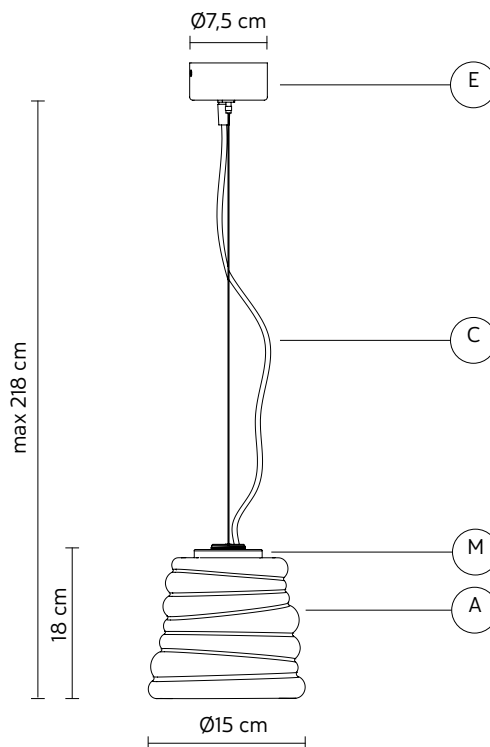

BIBENDUM pendant

Paola Navone design

year 2019

DATA SHEET - SE198AV INT

LAMPSHADE "A"

material glass
colour transparent

KIT LED "M"

material aluminum
colour matt black

CEILING CUP "E"

material metal
colour matt black

ELECTRICAL CABLE "C"

colour white fabric
cable

ELECTRICAL SYSTEM

source LED 5W dimmable
500lumen **2700K**
CRI ≥80 class A+

PACKAGING

n° cartons 1
net weight/kg 0,9
gross weight/kg 1,4
packaging/cm 24x24x39

LIGHT EMISSION

unidirectional

 direct
 filtered
 indirect
 absence

COLLECTION

also available E14 version

SE198AE INT

COMPLIANT WITH

IEC 60598-1:2014
EN 60598-1:2015