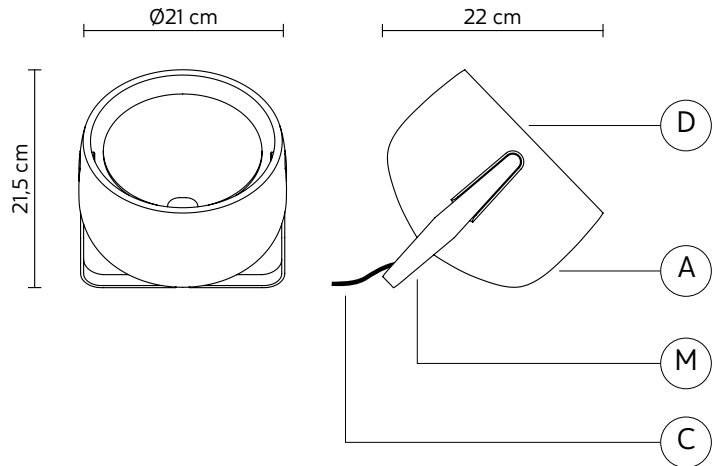

DIFFUSER "C"

material	plexiglass	
----------	------------	--

ELECTRICAL CABLE "C"

colour	black	
--------	-------	---

ELECTRICAL SYSTEM*

socket	E27
source	1 x max 5W LED *
energy class	from A to A++

*we recommended to use milk-white bulbs, dimensions Ø45mm h 73mm

PACKAGING

n° cartons	1
net weight/kg	1,5
gross weight/kg	3,45
packaging/cm	34x34x37

LIGHT EMISSION

unidirectional

COMPLIANT WITH

IEC	60598-1:2014
EN	60598-1:2015
	
degree of protection	IP20
bulb	not provided