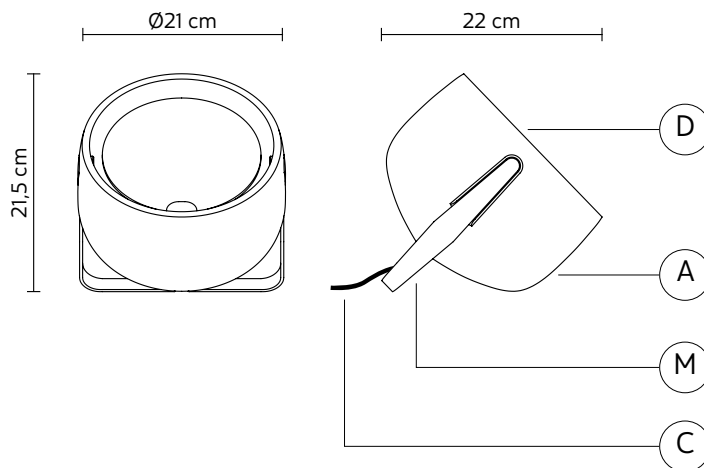

DIFFUSER "D"

material	plexiglass	
----------	------------	--

ELECTRICAL CABLE "C"

colour	black	
--------	-------	---

ELECTRICAL SYSTEM*

socket	E26
source	1 x max 5W LED
energy class	from A to A++

*we recommended to use milk-white bulbs, dimensions Ø45mm h 73mm

PACKAGING

n° cartons	1
net weight/kg	1,5
gross weight/kg	3,45
packaging/cm	34x34x37

LIGHT EMISSION

unidirectional

CERTIFICATION

bulb not provided

COLLECTION

also available suspension lamp version, small and large