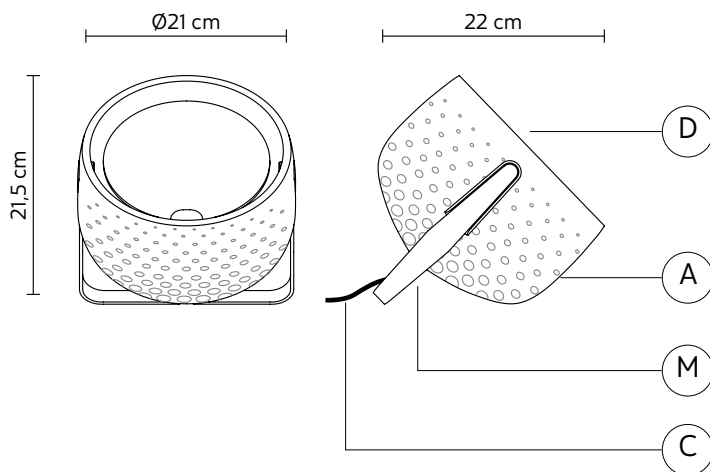

BAG table lamp

Baldessari & Baldessari design

year 2018

DATA SHEET - CT154 DR V11

LAMPSHADE "A"

material	ceramic with texture	
colour	glossy bronze	

HANDLE "M"

material	metal	
colour	charcoal-grey	

DIFFUSER "D"

material	plexiglass	
----------	------------	--

ELECTRICAL CABLE "C"

colour	black	
--------	-------	---

ELECTRICAL SYSTEM*

socket	E26
source	1 x max 5W LED
energy class	from A to A++

*we recommended to use milk-white bulbs
dimensioni Ø45mm e h73mm

PACKAGING

n° cartons	1
net weight/kg	1,5
gross weight/kg	3,45
packaging/cm	34x34x37

LIGHT EMISSION

unidirectional

CERTIFICATION

bulb not provided

COLLECTION

also available suspension lamp version, small and large