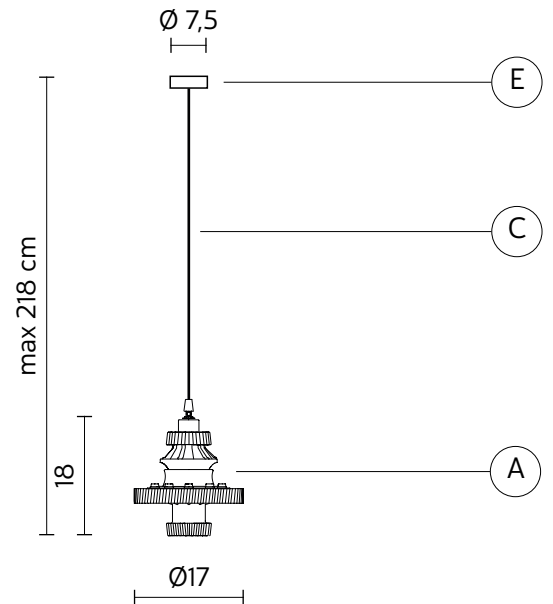

MEK suspension

Bizzarri design

year 2015

TECHNICAL SHEET - SE107 1B INT

STRUCTURE "A"

material	ceramic	
colour	white	

CEILING CUP "E"

material	metal
colour	matt white

ELECTRICAL CABLE "C"

material	PVC	
colour	transparent	

ELECTRICAL SYSTEM

socket	E27
source	max 1x105w
energy class	from E to A++

PACKAGING

nr. of collis	1
net weight/kg	1,25
gross weight/kg	2,2
packaging/cm	32x24x32

EMISSION OF LIGHT

one-directional

	direct
	filtered
	indirect
	none

CERTIFICATION

IEC	60598-1:2008
EN	60598-1:2008 + A11:2009

IP rate	IP20
bulb	optional

item number **700L**
decorative bulb
E27 - 25w - ≤ 60 lumen
class E