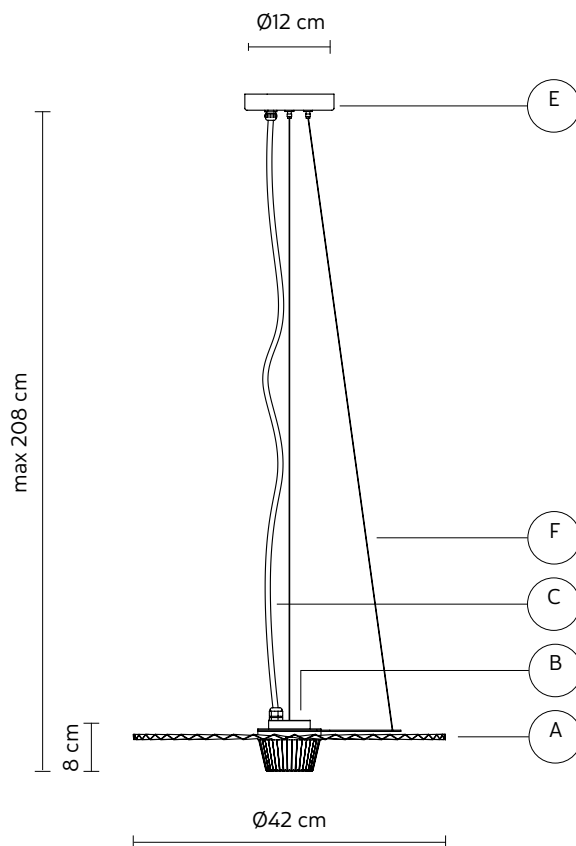

CEILING CUP "E"

material metal
colour matt black

ELECTRICAL CABLE "C"

colour black

SUSPENSION CABLE "F"

material steel

ELECTRICAL SYSTEM

source LED 13W dimmable
1200 lumen **3000K**
CRI ≥ 80 class A+

PACKAGING

n° cartons 1
net weight/kg 1,9
gross weight/kg 3,6
packaging/cm 67x73x18,5

LIGHT EMISSION

unidirectional

DRY LOCATION

LED equipped

COLLECTION