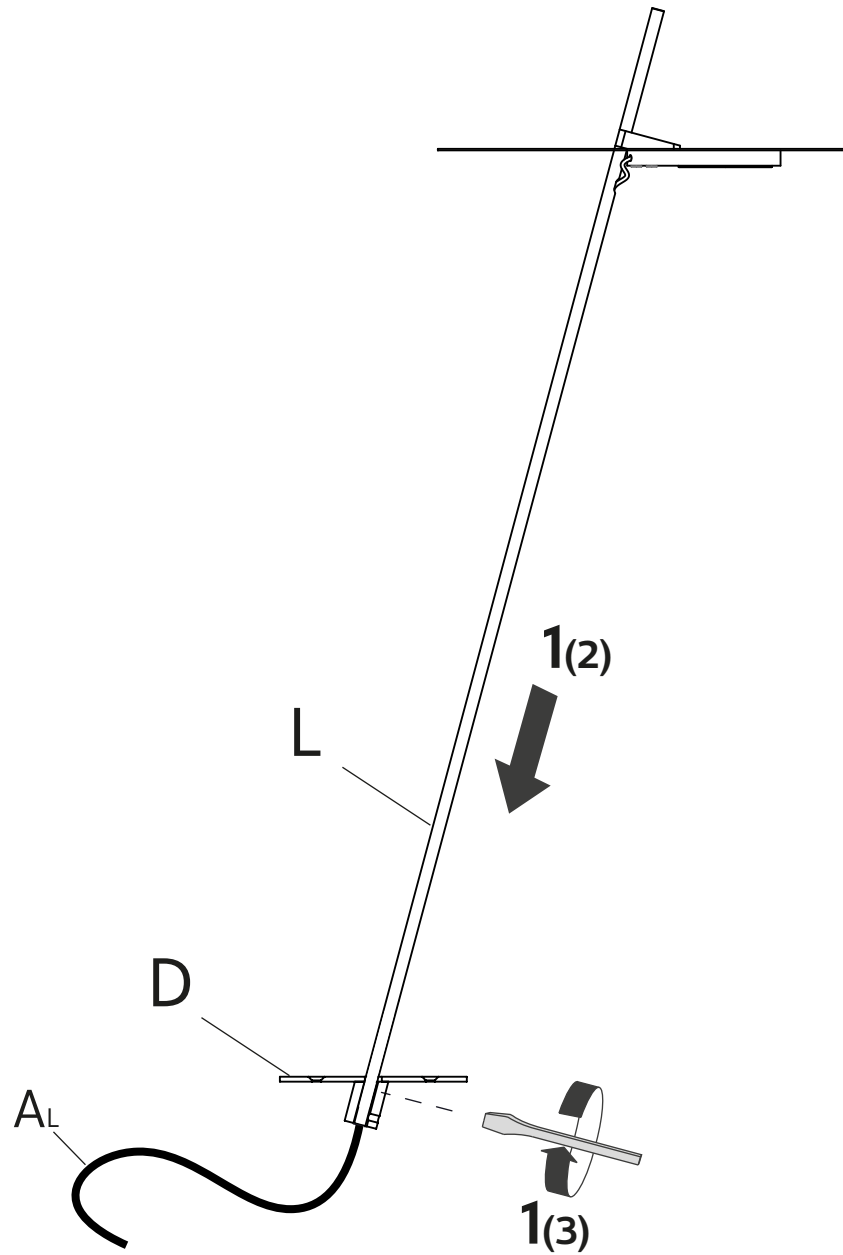

KARMAN

350 mA
led 7,4W

IP65

CE

C - 01

V

x2

D

x1

P

x1

T

x1

2-3 POLI \varnothing 24 Nm 2.5

Constant current
350 mA
7,4W