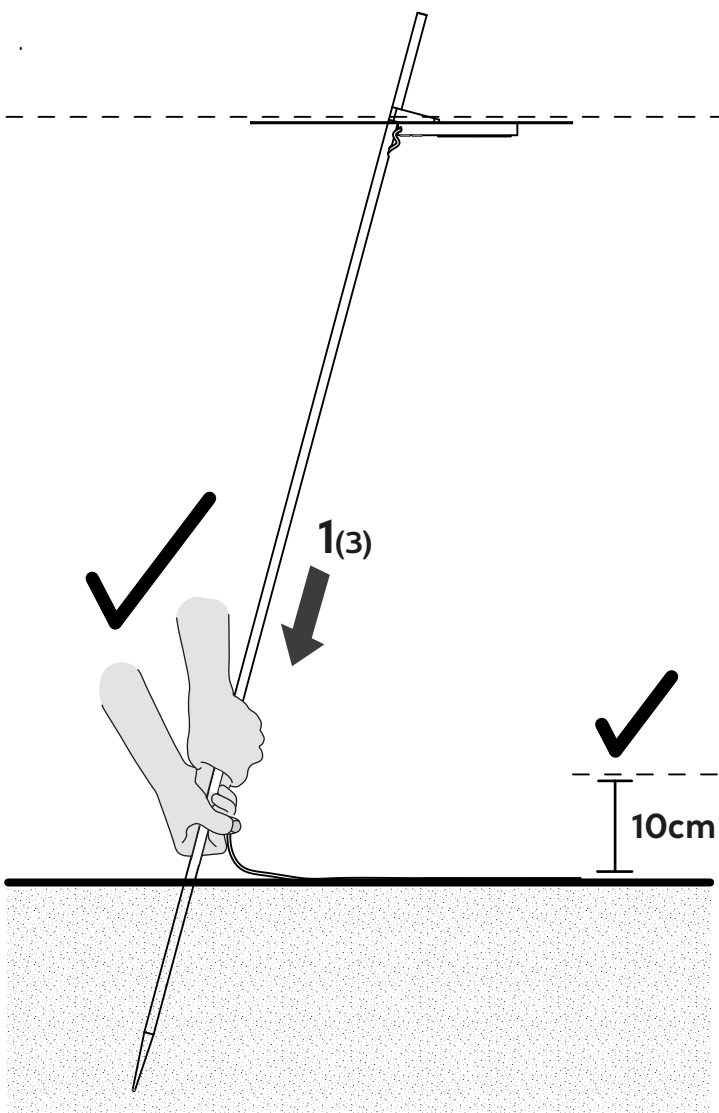

T

Constant current
350 mA - 21V
7,4W